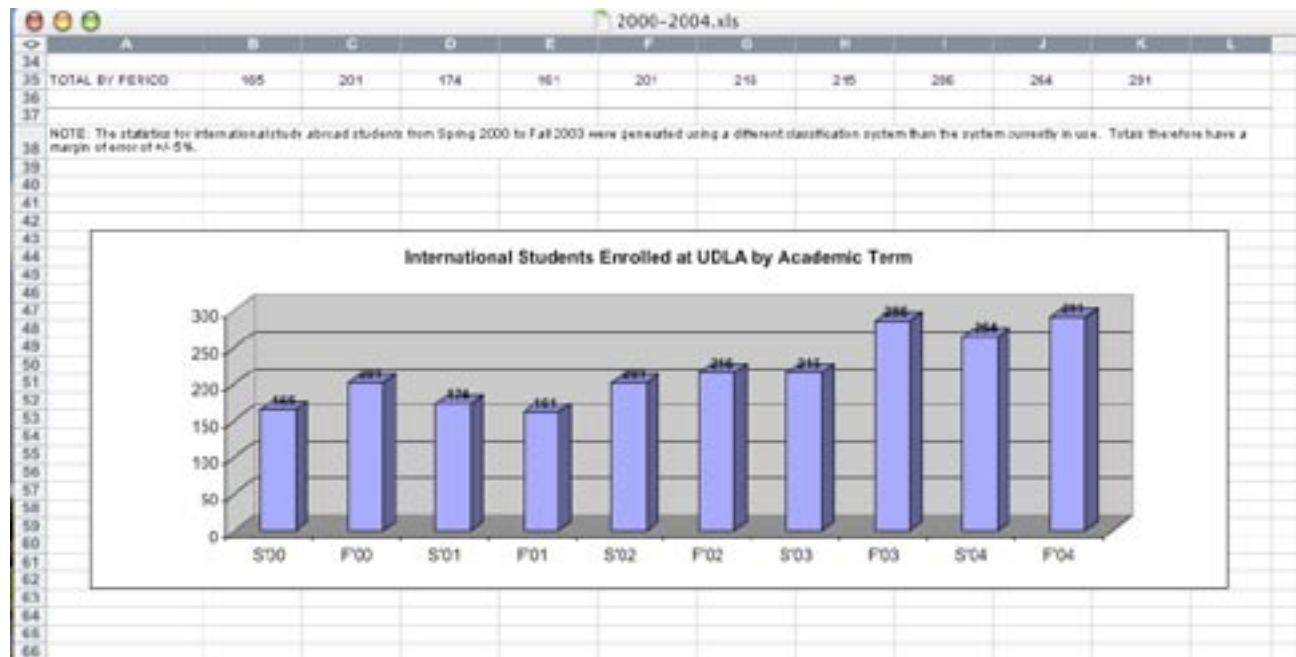

Statistic by UDLA's International Affairs Office

Students by Country 2000–2004

2000-2004.xls

COUNTRY	S'00	F'00	S'01	F'01	S'02	F'02	S'03	F'03	S'04	F'04	TOTAL BY COUNTRY
ARGENTINA	0	2	2	0	2	2	2	2	0	1	13
AUSTRALIA	2	0	1	2	3	4	2	10	7	3	38
AUSTRIA	1	0	0	1	1	1	3	2	2	4	15
BELGIUM	0	1	0	0	0	0	0	0	0	1	2
BRAZIL	0	0	0	0	0	0	0	1	1	1	3
CANADA	16	25	19	17	21	14	18	27	22	13	195
CHILE	4	0	2	0	0	0	0	0	1	0	7
COLOMBIA	0	0	0	0	0	0	0	0	1	0	1
CZECH REPUBLIC	0	0	0	0	0	0	0	0	0	1	1
DENMARK	0	0	0	0	0	0	0	1	2	0	3
FINLAND	0	0	0	0	0	1	2	1	1	2	8
FRANCE	47	56	56	53	40	56	68	81	83	83	656
GERMANY	7	8	4	3	5	5	8	13	15	10	88
NETHERLANDS	0	0	0	0	0	1	1	0	2	2	7
ISRAEL	1	1	1	0	0	0	0	0	0	0	3
ITALY	0	0	0	0	0	2	2	1	0	0	5
JAPAN	3	3	3	3	3	0	0	4	0	0	48
NORTH KOREA	0	0	0	0	0	1	0	0	0	0	1
NORWAY	0	0	0	0	0	1	1	0	0	0	2
PERU	0	1	1	0	0	0	0	0	0	0	2
RUSSIA	0	0	0	0	0	0	0	0	0	1	1
SCOTLAND	0	0	0	0	0	0	0	1	1	3	5
SINGAPORE	0	0	0	0	0	0	0	0	0	1	1
SPAIN	1	2	2	3	4	13	14	23	14	27	100
SWEDEN	0	0	0	0	0	0	0	1	1	0	2
SWITZERLAND	2	2	2	3	4	2	2	4	3	3	27
UNITED KINGDOM	4	7	9	14	21	14	18	25	28	29	161
USA	75	93	87	82	88	91	78	88	74	76	790
TOTAL BY PERIOD	165	201	174	161	201	243	245	286	264	291	

NOTE: The statistics for international study abroad students from Spring 2000 to Fall 2003 were generated using a different classification system than the system currently in use. Totals therefore have a margin of error of +/- 5%.

International Students Enrolled at UDLA by Academic Term